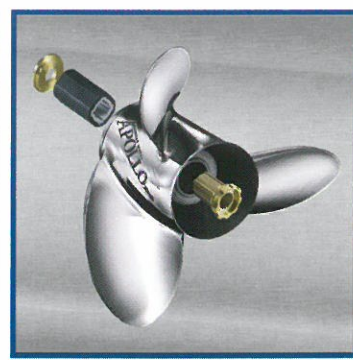

Drop-In Hub
Use XHS®
Hub Kit
114
Refer to Pages 42-43
for Details on Hub Kit
Components.

Rubber
Hub
Bushing

MERCURY /
MARINER / SEA RAY

Key to Abbreviations: LL = Light Loads; SB = Sailboat; AL = All Loads; SK = Skiboat; WB = Workboat; HB = Houseboat; CR = Cruisers; HL = Heavy Loads; WD = Weedless